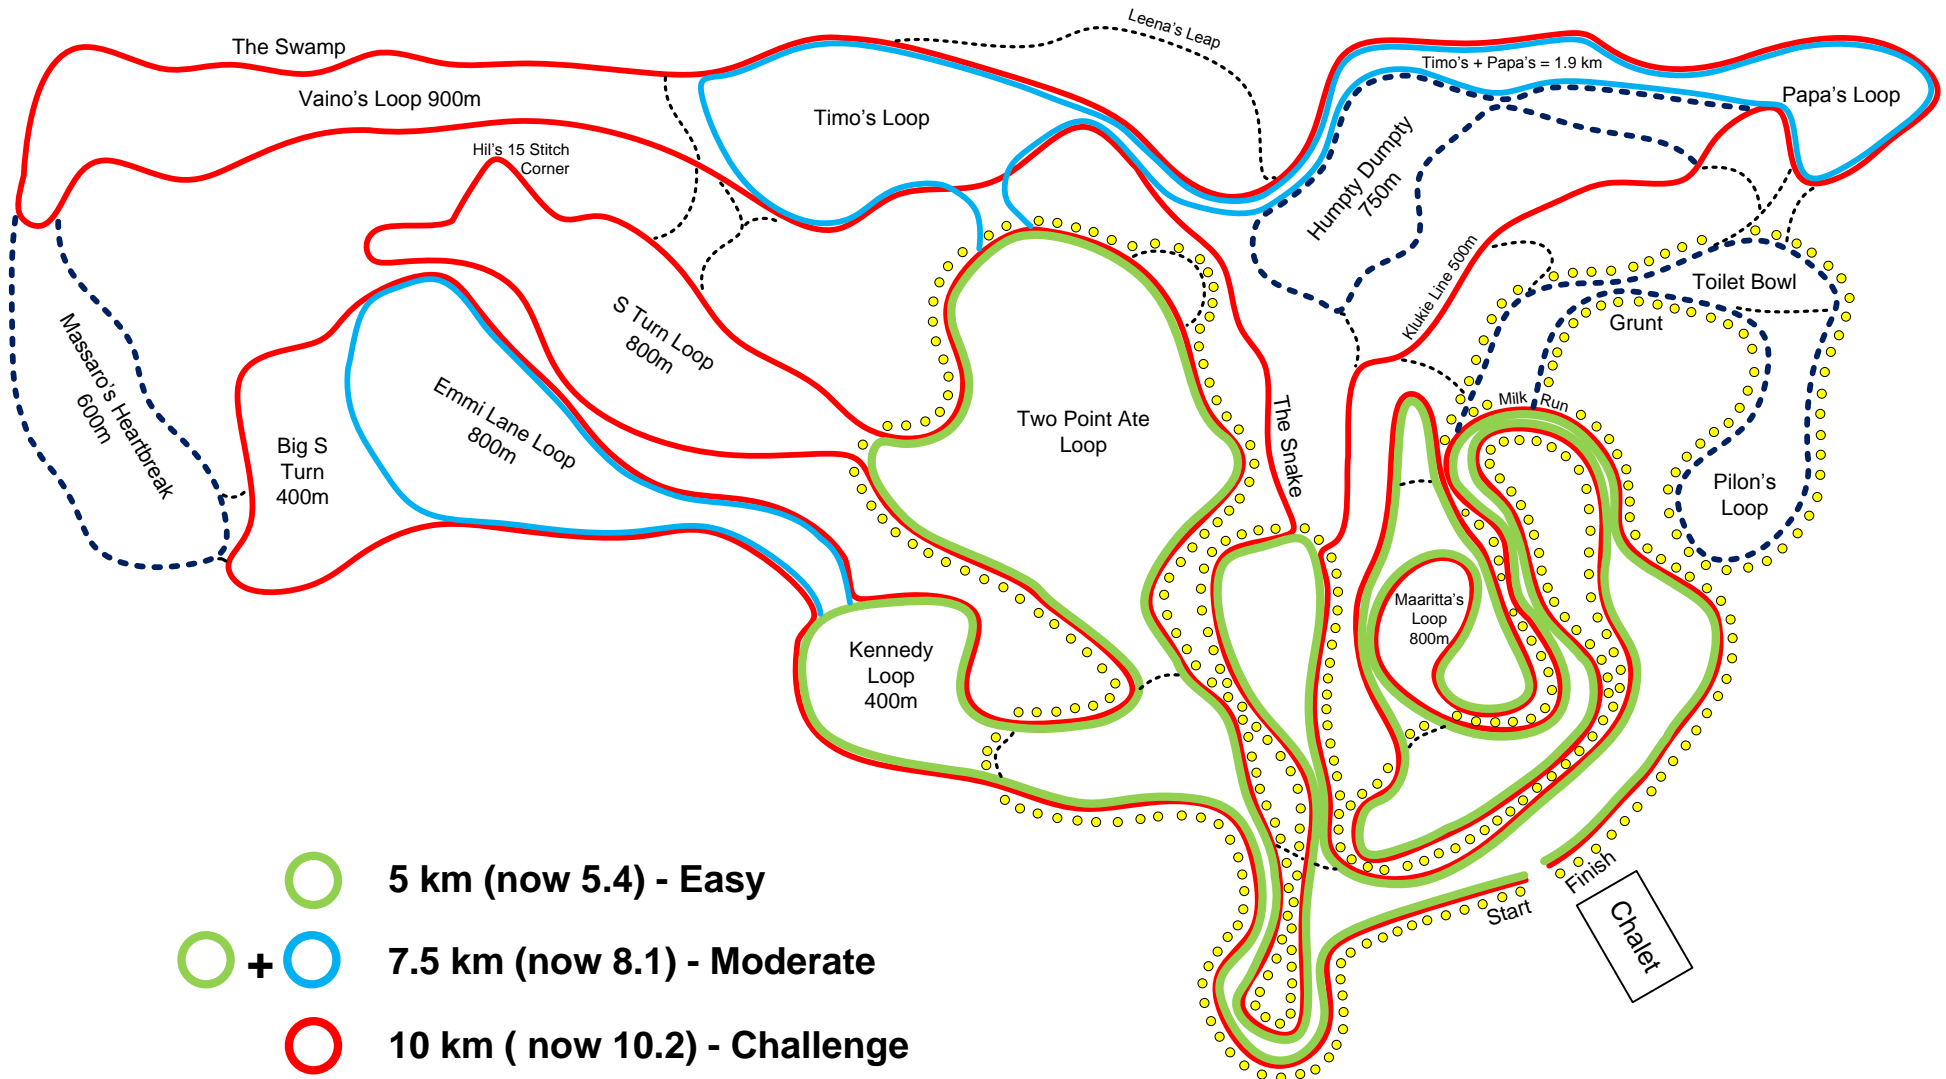

# Lappe Nordic Ski Centre

-  **5 km (now 5.4) - Easy**
-  **7.5 km (now 8.1) - Moderate**
-  **10 km ( now 10.2) - Challenge**
-  **12 km (now 12.3) - Ultimate Challenge**

 **5.0 km - Lighted Loop**

**(Lighted Loop) – (Toilet Bowl + Pilon's + Grunt) = 4.2 km**

**(Lighted Loop) – (Pilon's) = 4.6 km**