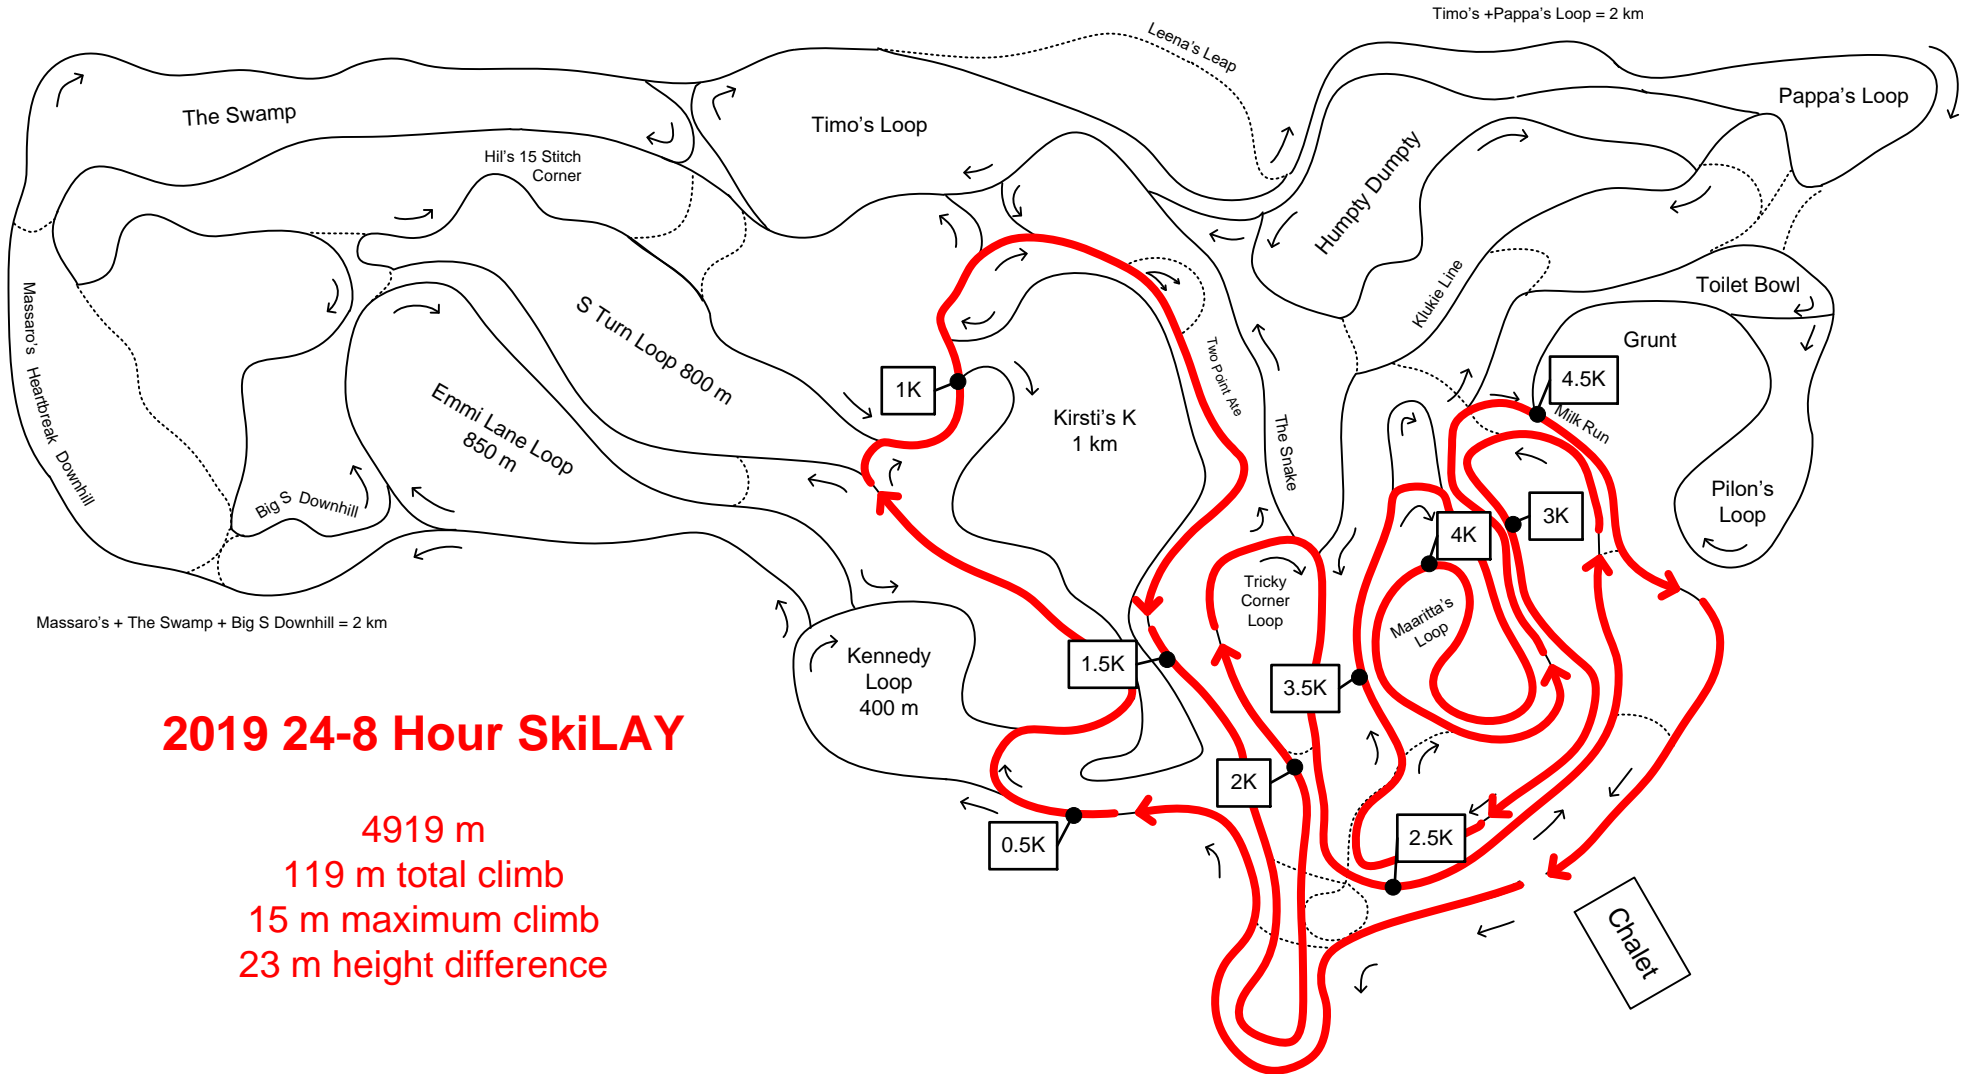

# Lappe Nordic Ski Centre

## Home of the Lappe Nordic Ski Club

### 2019 24-8 Hour SkiLAY

4919 m  
 119 m total climb  
 15 m maximum climb  
 23 m height difference

Thanks to **Steve Ward Contracting**  
 for donating heavy equipment  
 for trail development.