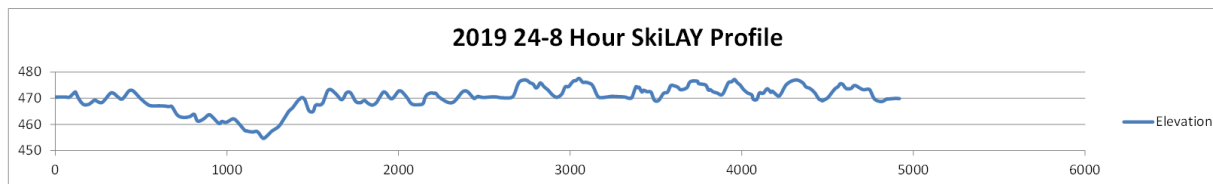

### 2019 24-8 Hour SkiLAY

4919 m  
 119 m total climb  
 15 m maximum climb  
 23 m height difference

Thanks to **Steve Ward Contracting**  
 for donating heavy equipment  
 for trail development.