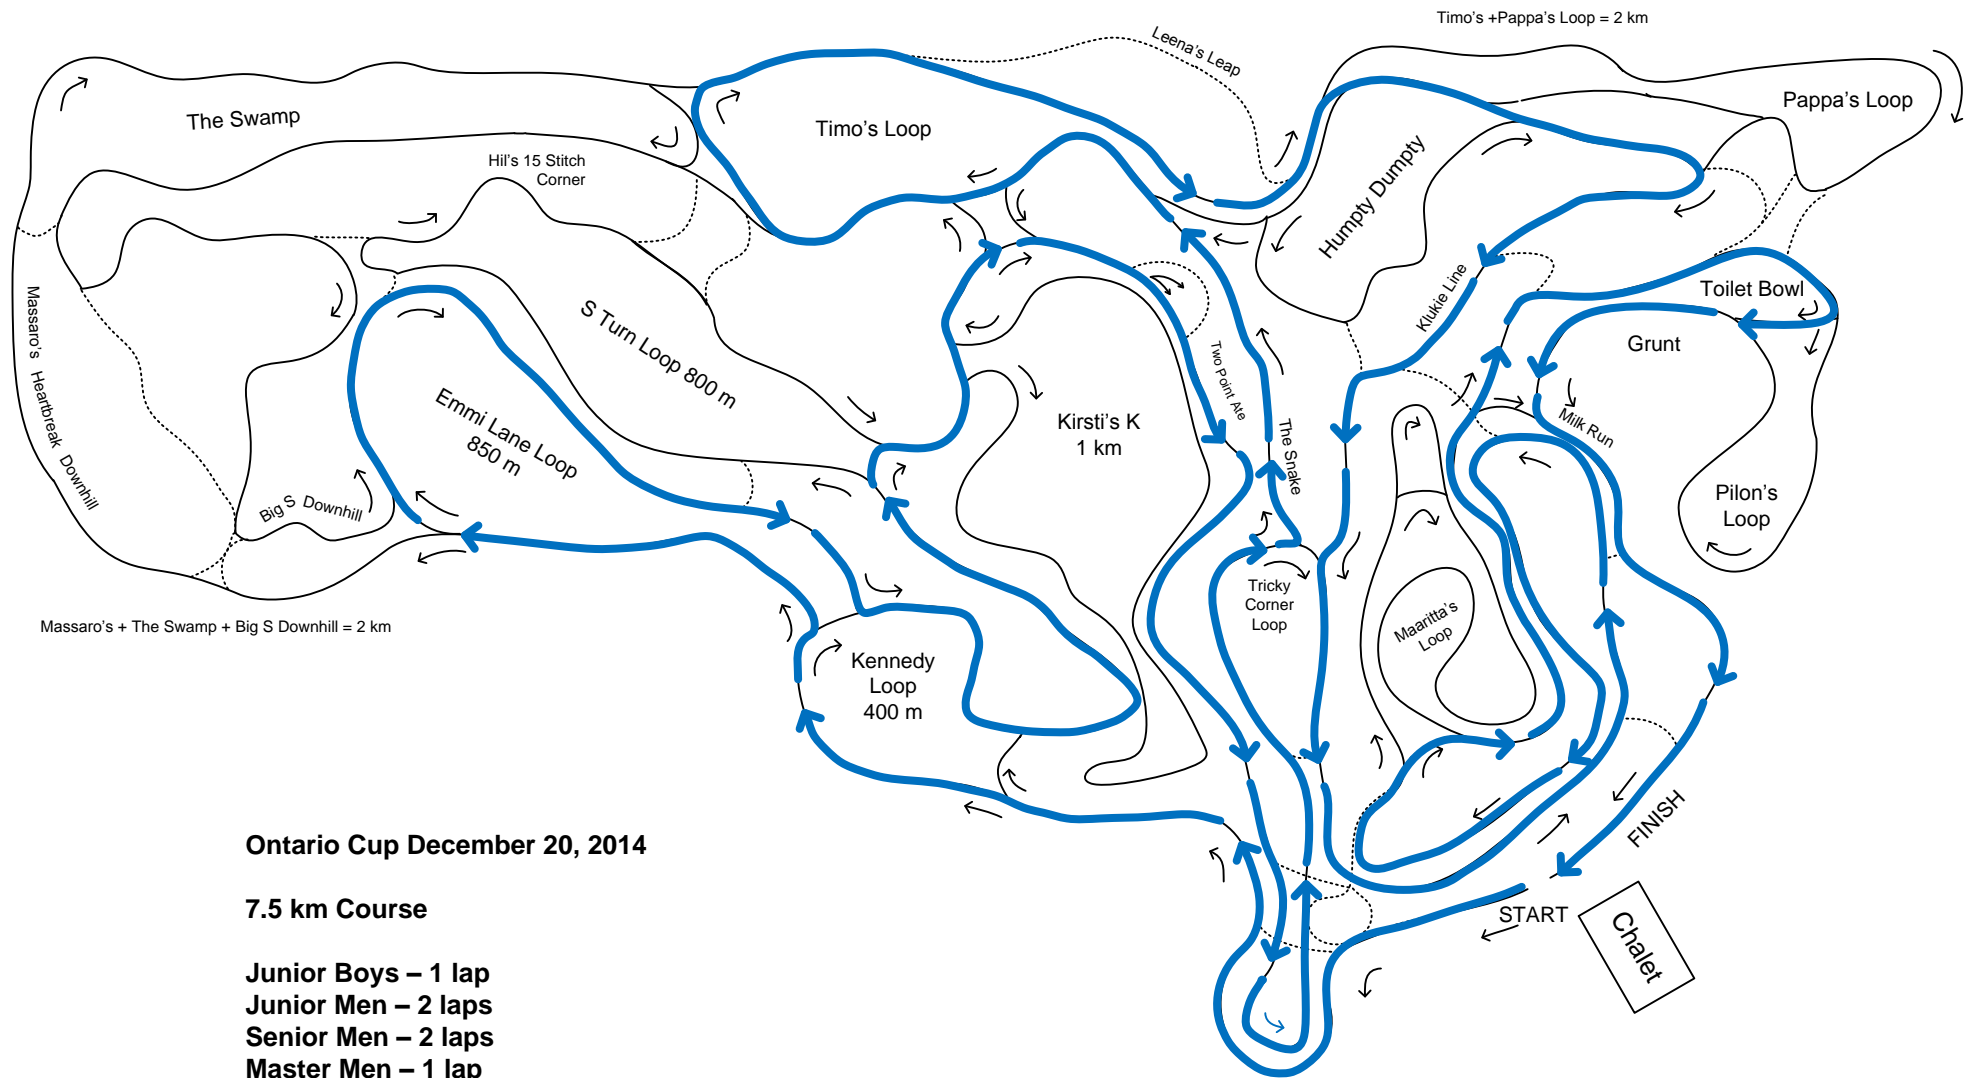

# Lappe Nordic Ski Centre

Home of the Lappe Nordic Ski Club

Massaro's + The Swamp + Big S Downhill = 2 km

Timo's + Pappa's Loop = 2 km

**Ontario Cup December 20, 2014**

**7.5 km Course**

**Junior Boys – 1 lap**

**Junior Men – 2 laps**

**Senior Men – 2 laps**

**Master Men – 1 lap**

Thanks to **Steve Ward Contracting**  
for donating heavy equipment  
for trail development.