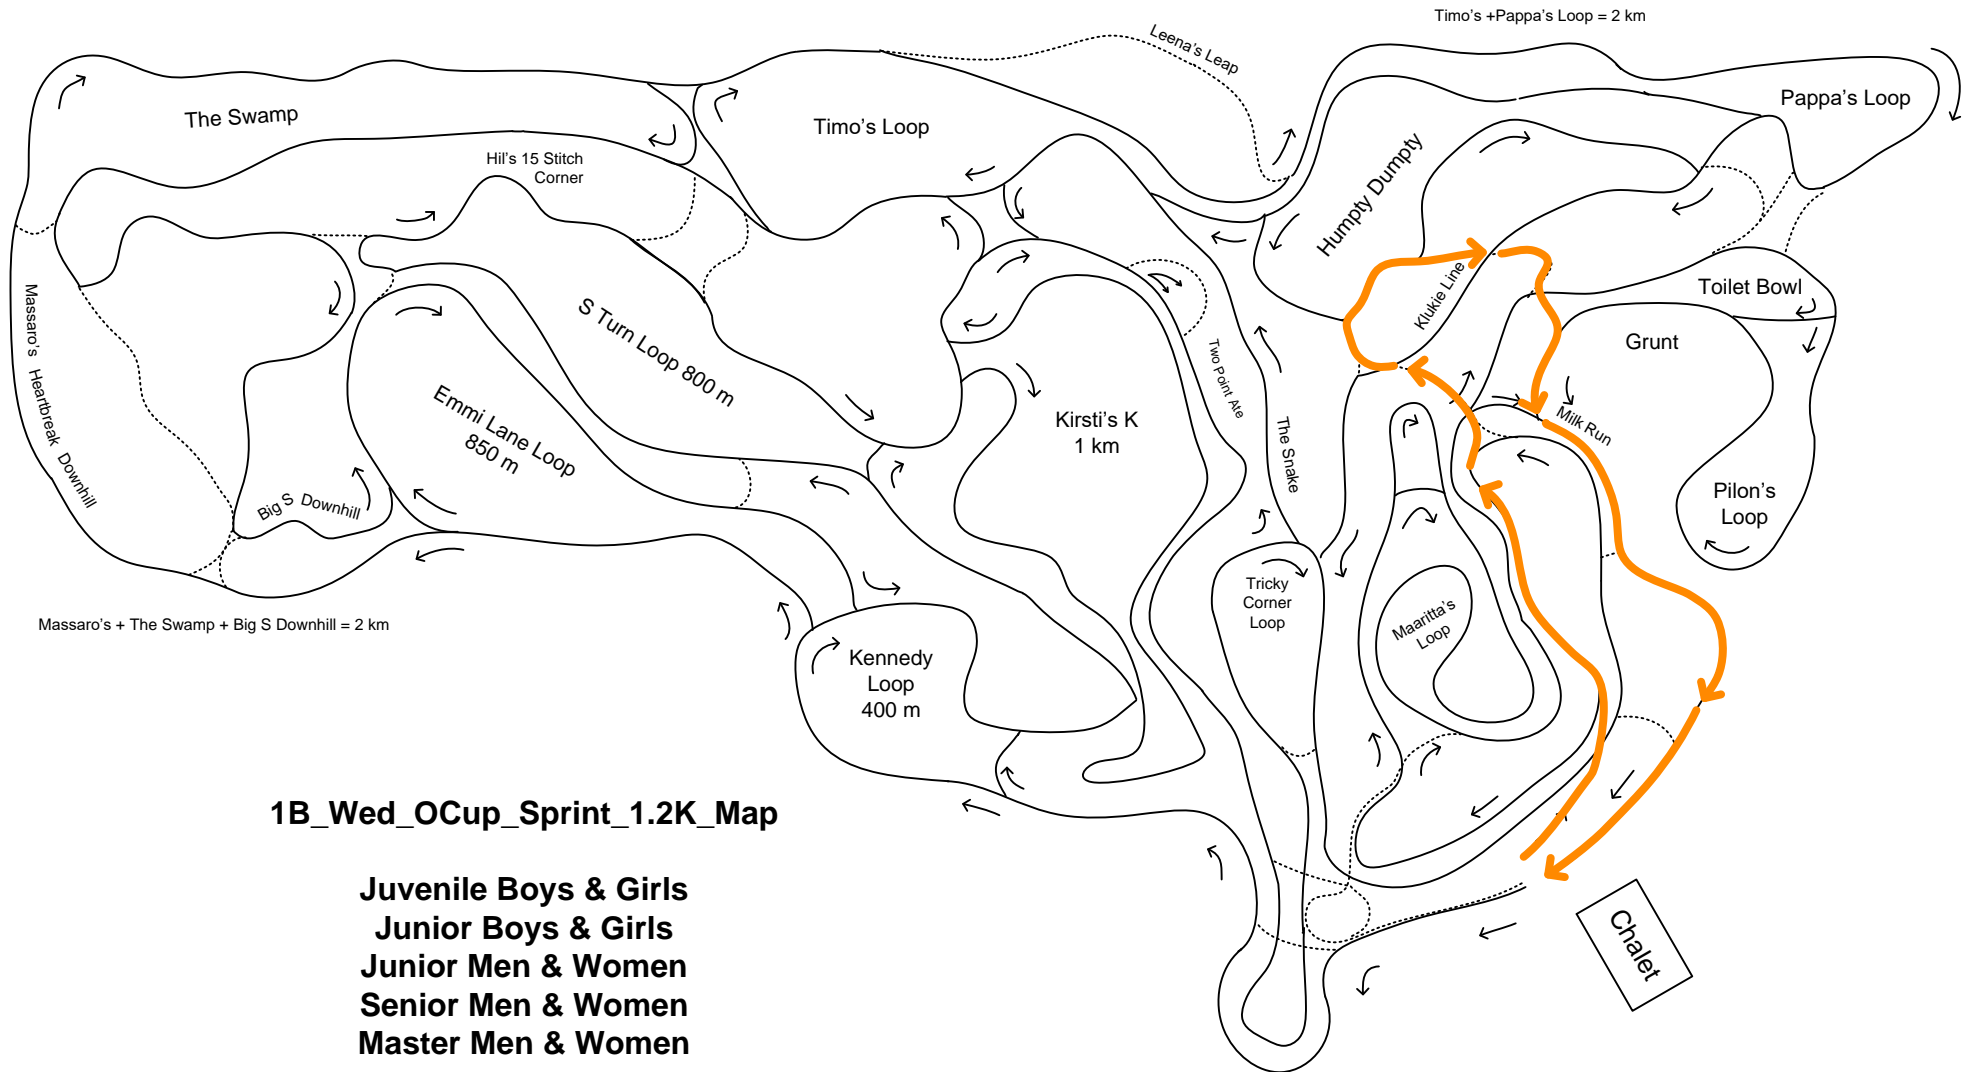

Lappe Nordic Ski Centre

Home of the Lappe Nordic Ski Club

1B_Wed_OCup_Sprint_1.2K_Map

Juvenile Boys & Girls
Junior Boys & Girls
Junior Men & Women
Senior Men & Women
Master Men & Women

Thanks to **Steve Ward Contracting**
for donating heavy equipment
for trail development.