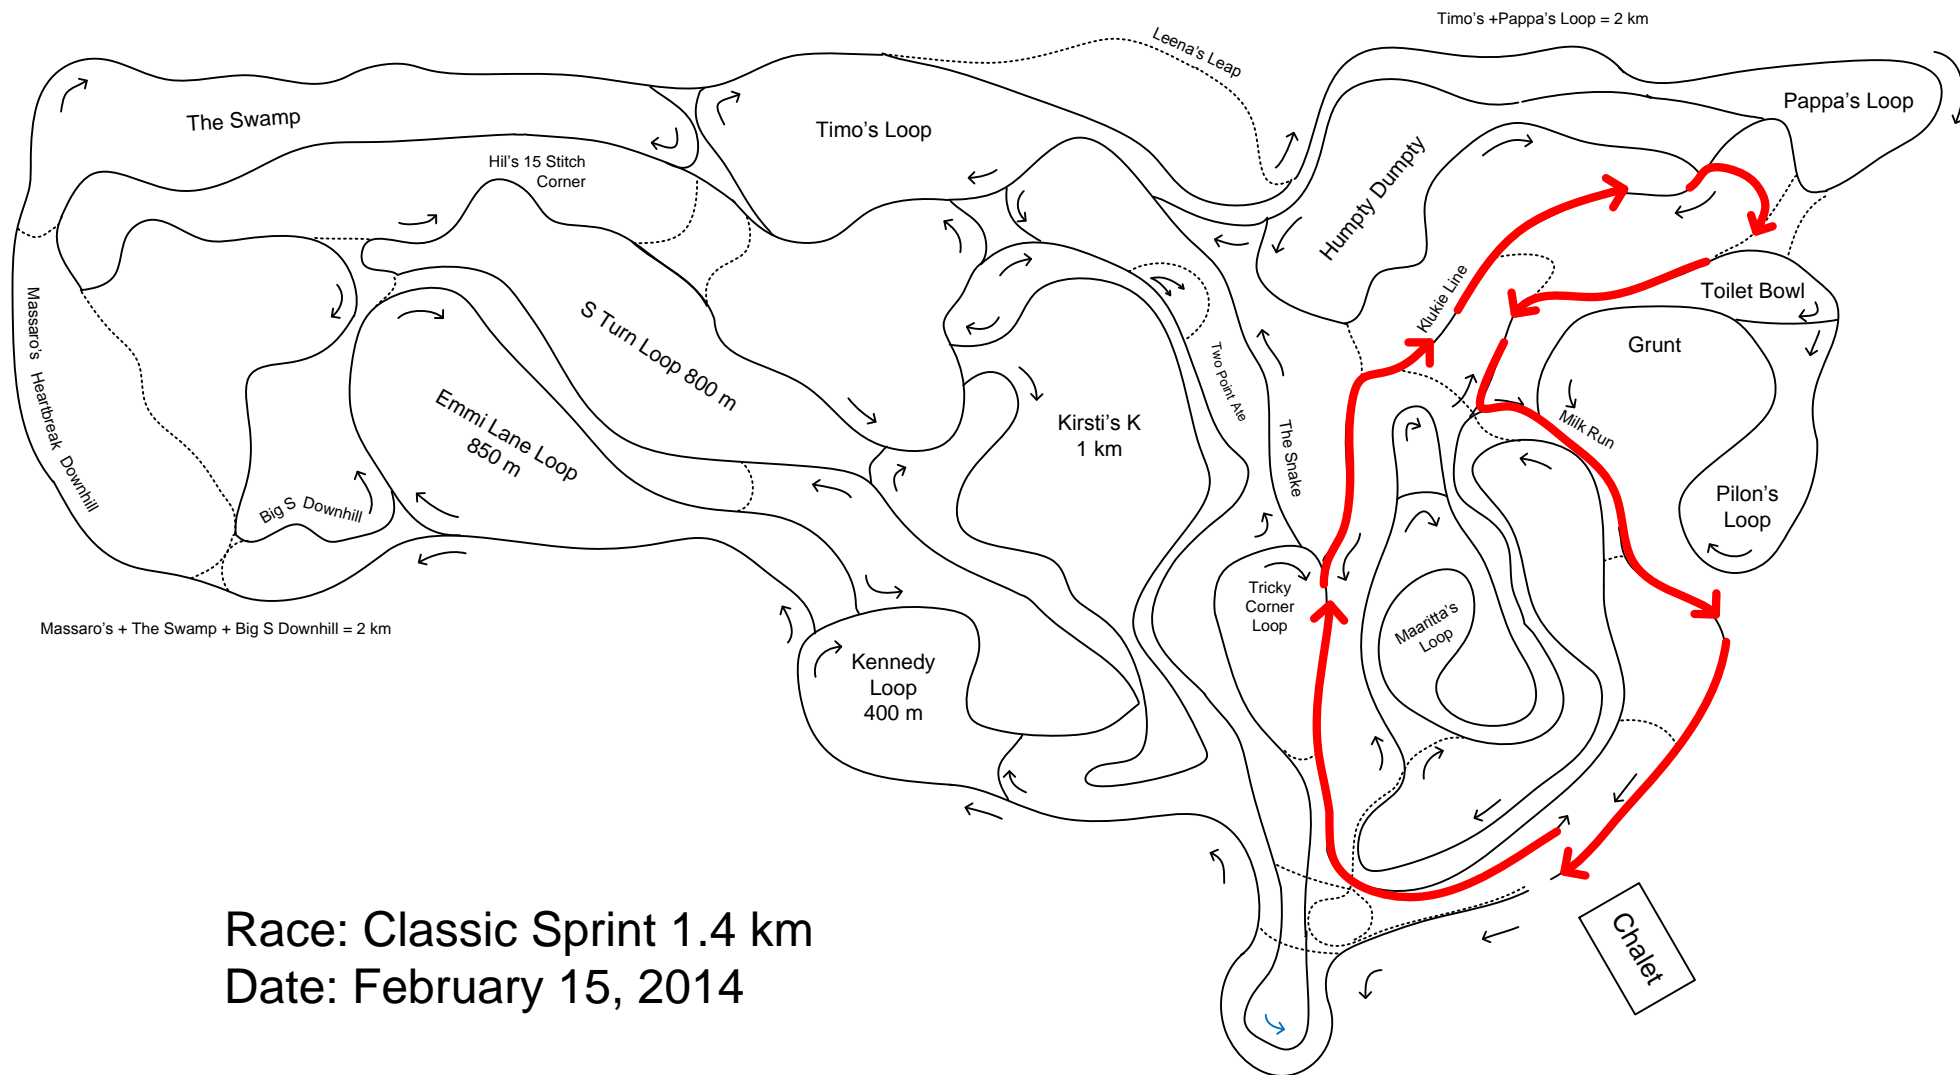

# Lappe Nordic Ski Centre

Home of the Lappe Nordic Ski Club

Race: Classic Sprint 1.4 km

Date: February 15, 2014

Thanks to **Steve Ward Contracting**  
for donating heavy equipment  
for trail development.