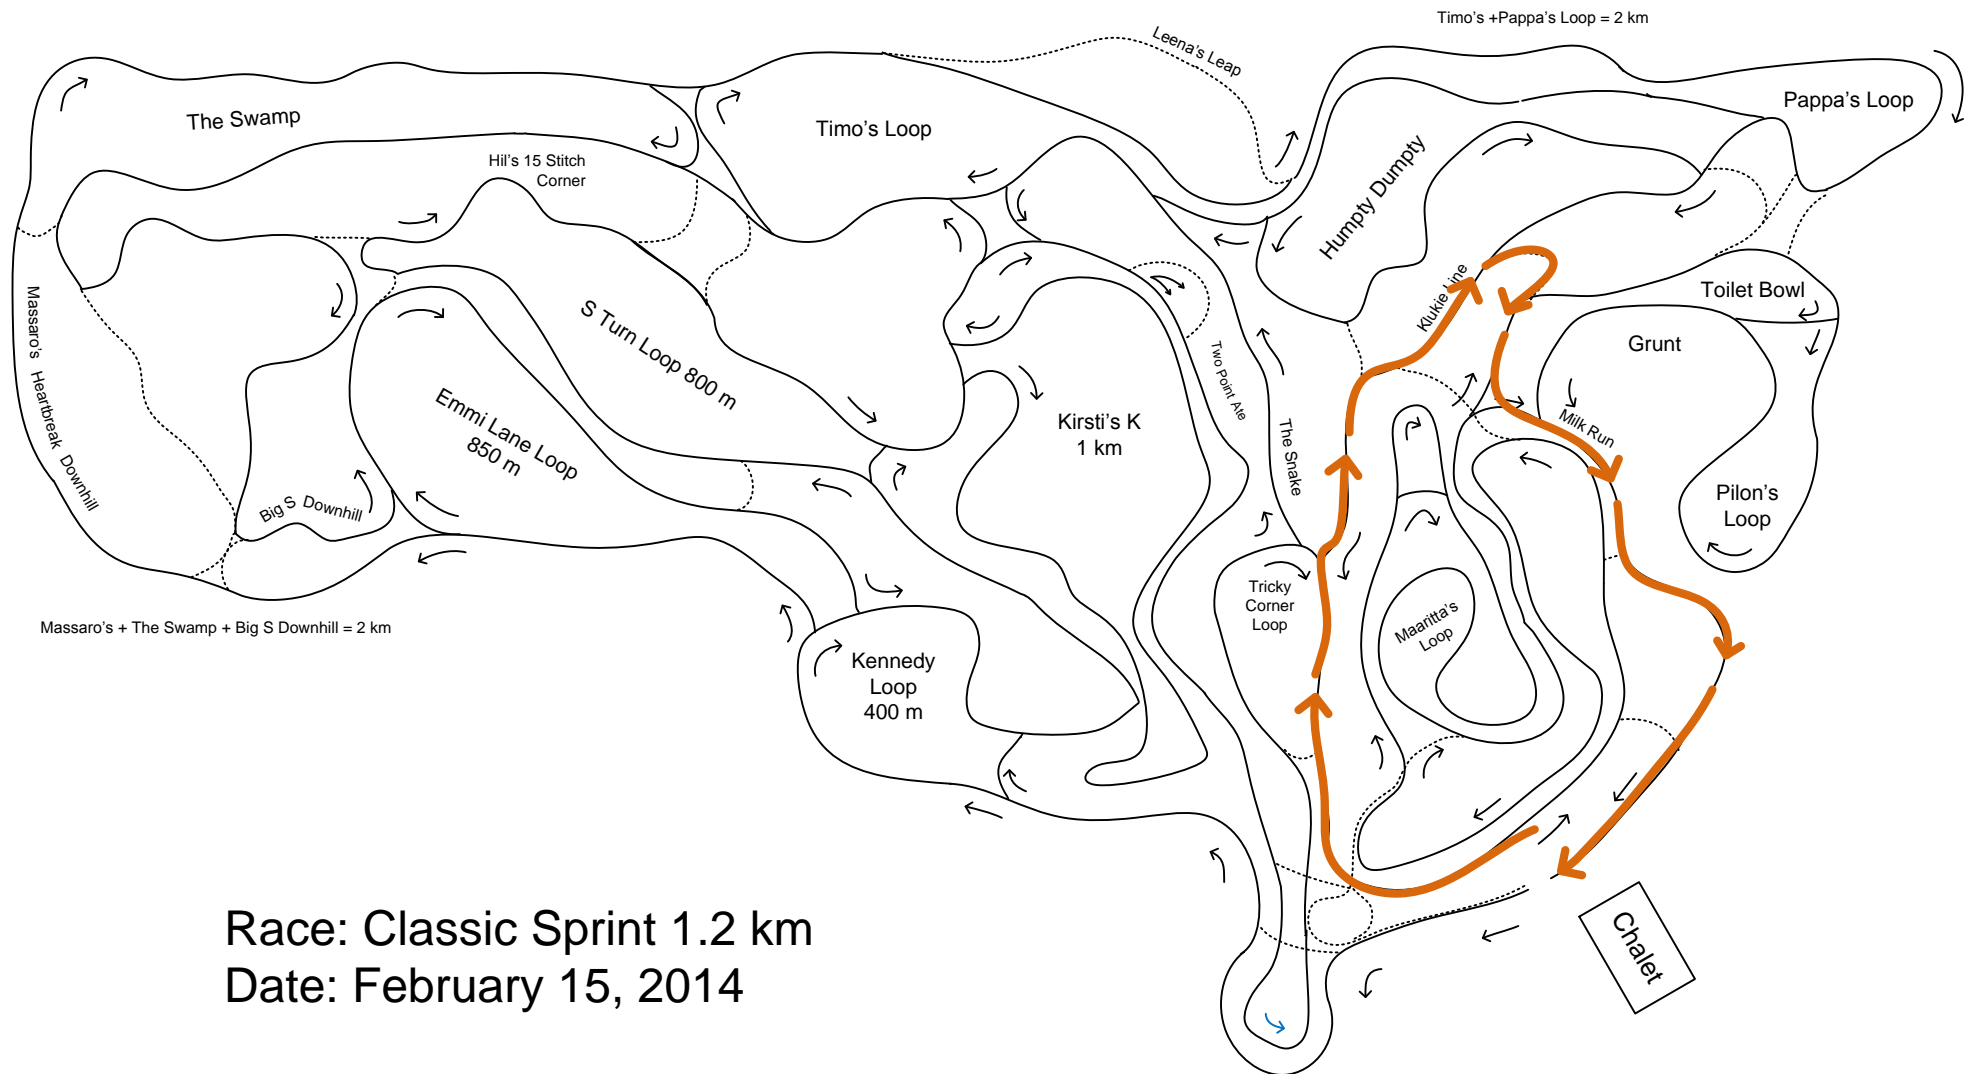

Lappe Nordic Ski Centre

Home of the Lappe Nordic Ski Club

Race: Classic Sprint 1.2 km

Date: February 15, 2014

Thanks to **Steve Ward Contracting**
for donating heavy equipment
for trail development.