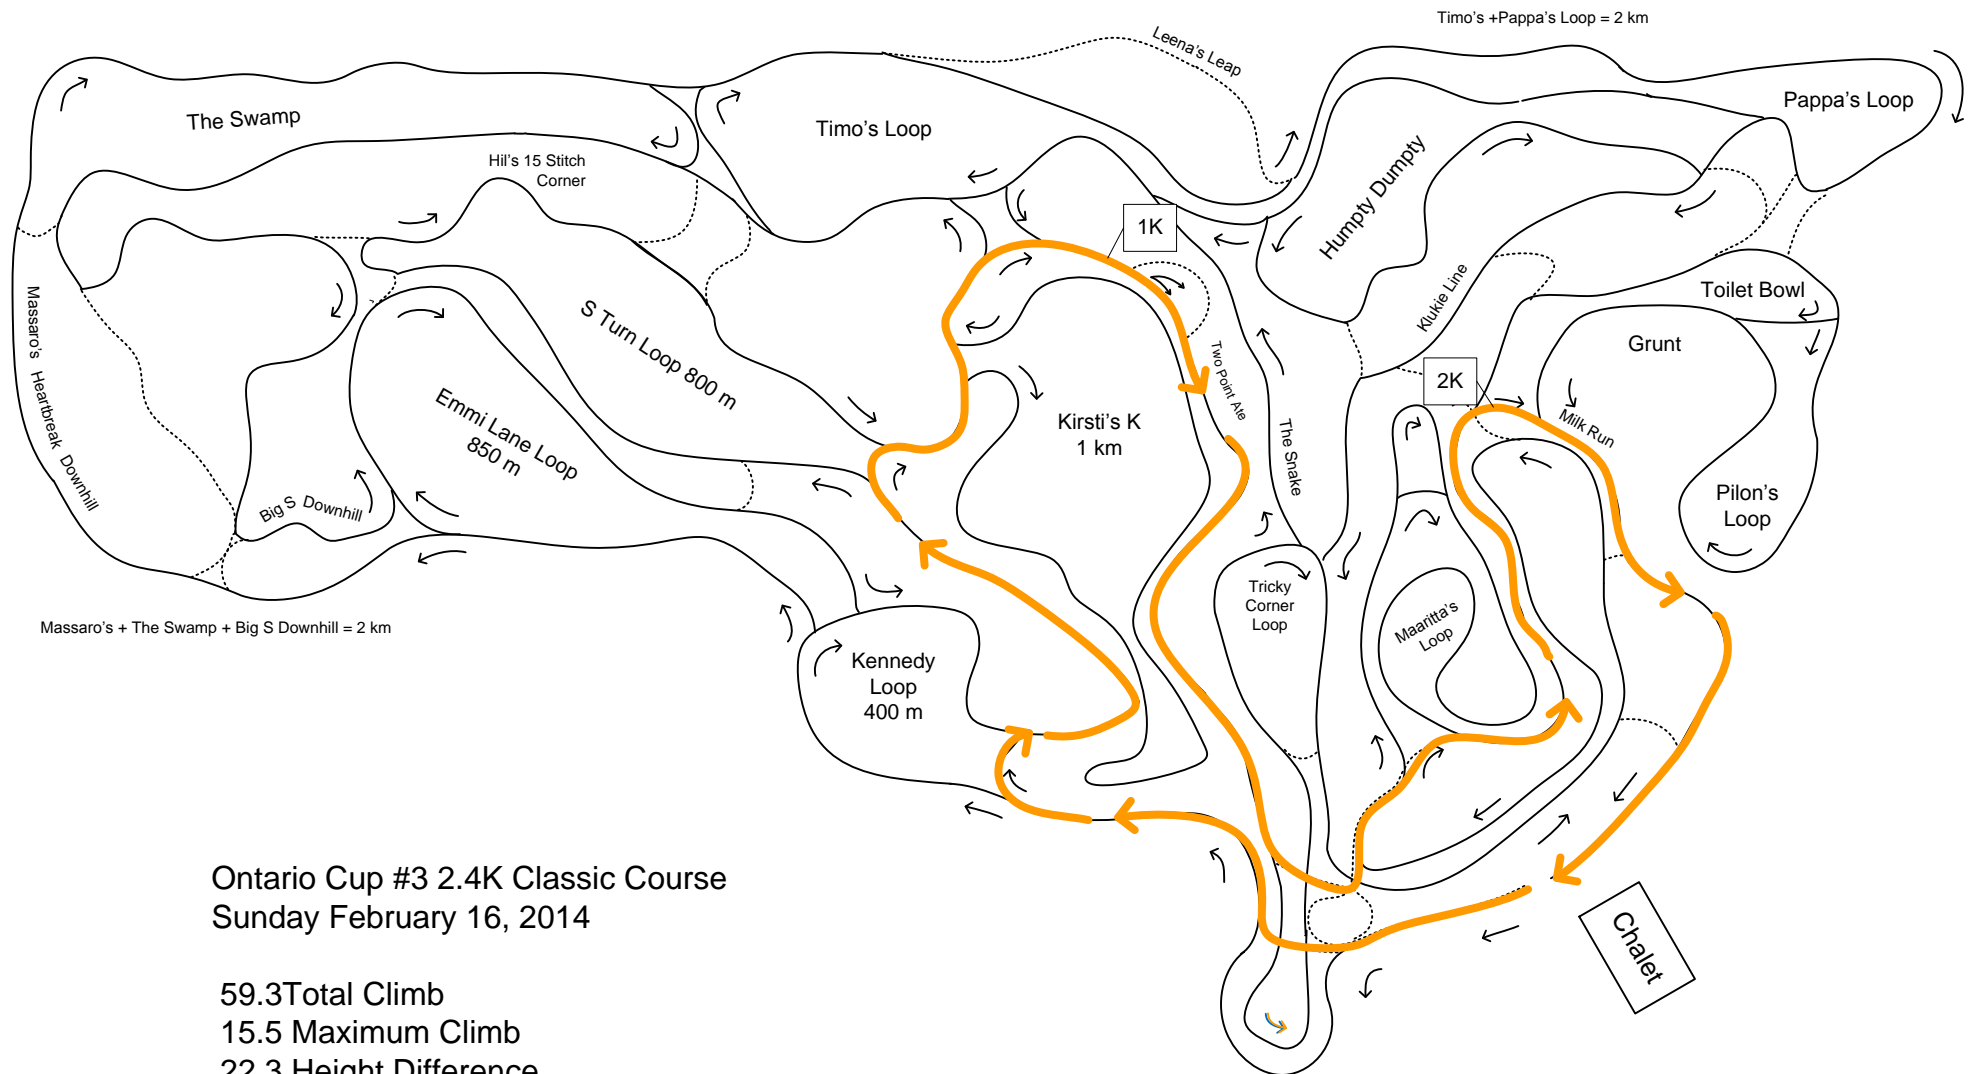

Lappe Nordic Ski Centre

Home of the Lappe Nordic Ski Club

Ontario Cup #3 2.4K Classic Course
Sunday February 16, 2014

59.3 Total Climb
15.5 Maximum Climb
22.3 Height Difference
2446 Distance

Thanks to **Steve Ward Contracting**
for donating heavy equipment
for trail development.