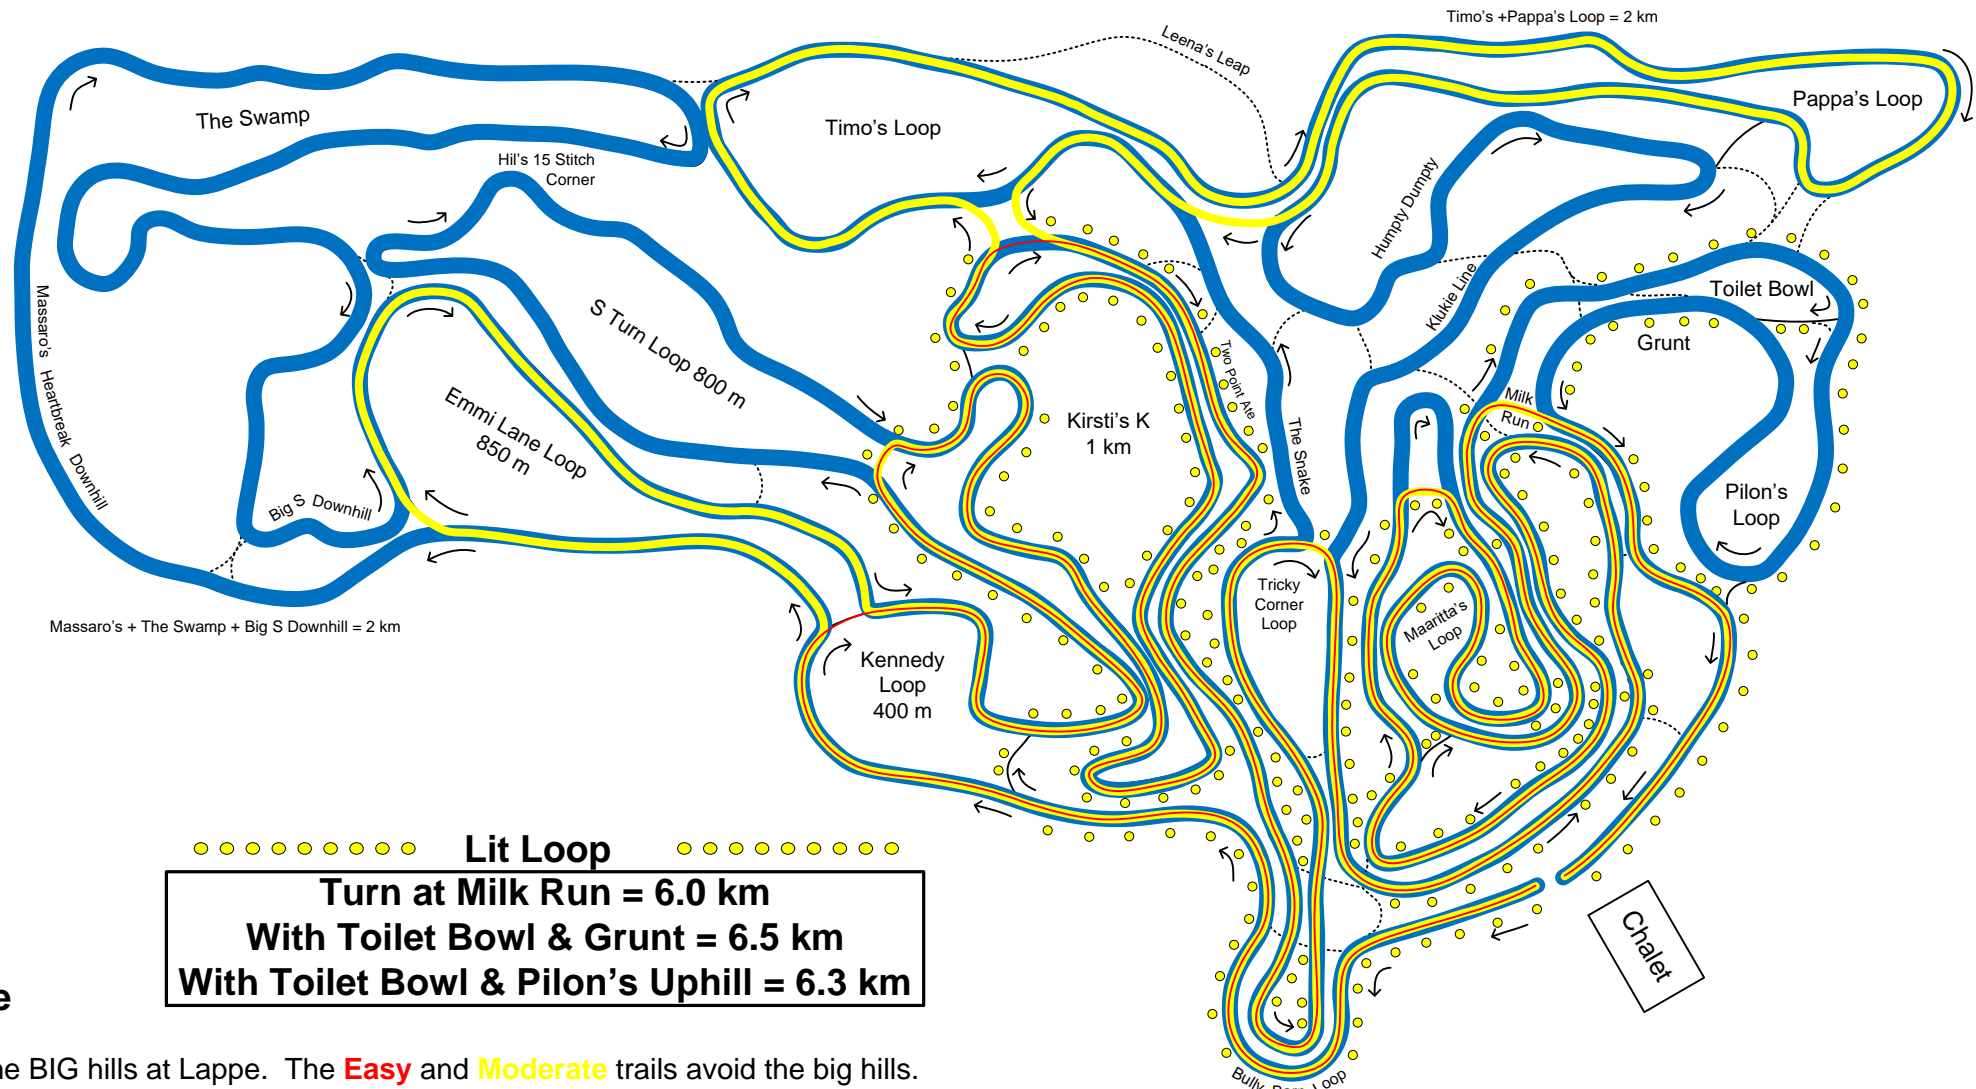

# Lappe Nordic Ski Centre Home of the Lappe Nordic Ski Club

Thanks to  
**Steve Ward Contracting**  
for donating  
heavy equipment  
for trail development.

Printing proudly  
sponsored by  
**Signs Now**

- 6.4 km - Easy
- 9.1 km - Moderate
- 13.8 km - Challenge

●●●●●●●●●● Lit Loop ●●●●●●●●●●

Turn at Milk Run = 6.0 km  
With Toilet Bowl & Grunt = 6.5 km  
With Toilet Bowl & Pilon's Uphill = 6.3 km

The **Challenge** trail includes all the BIG hills at Lappe. The **Easy** and **Moderate** trails avoid the big hills.