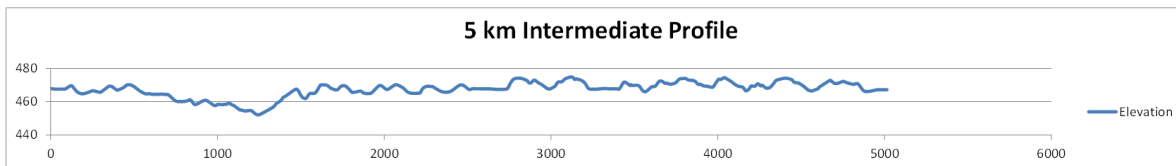

# Lappe Ski Centre Home of the Lappe Nordic Ski Club

**Lit Loop**

Turn at Milk Run = 6.0 km  
 With Toilet Bowl & Grunt = 6.5 km  
 With Toilet Bowl & Pilon's Uphill = 6.3 km