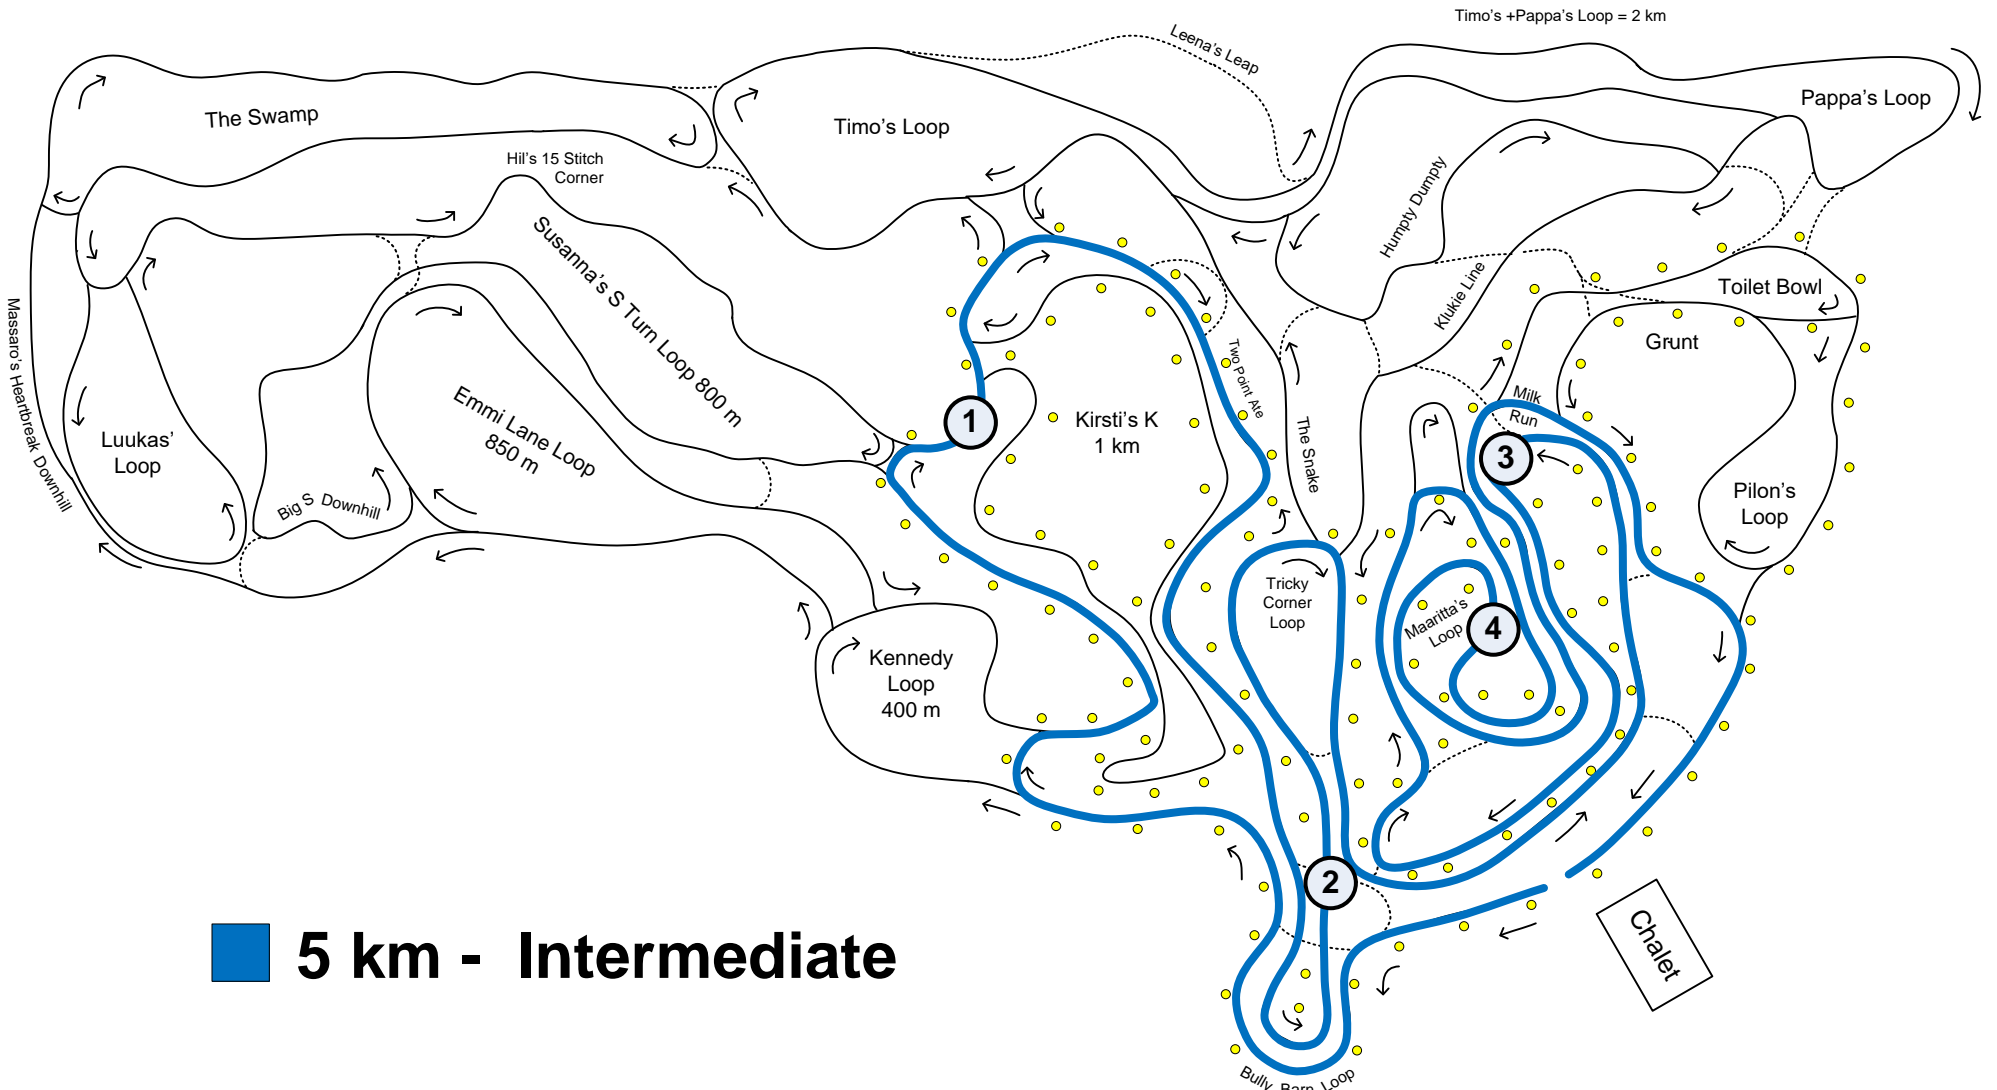

# Lappe Ski Centre Home of the Lappe Nordic Ski Club

**Lit Loop**

Turn at Milk Run = 6.0 km  
 With Toilet Bowl & Grunt = 6.5 km  
 With Toilet Bowl & Pilon's Uphill = 6.3 km