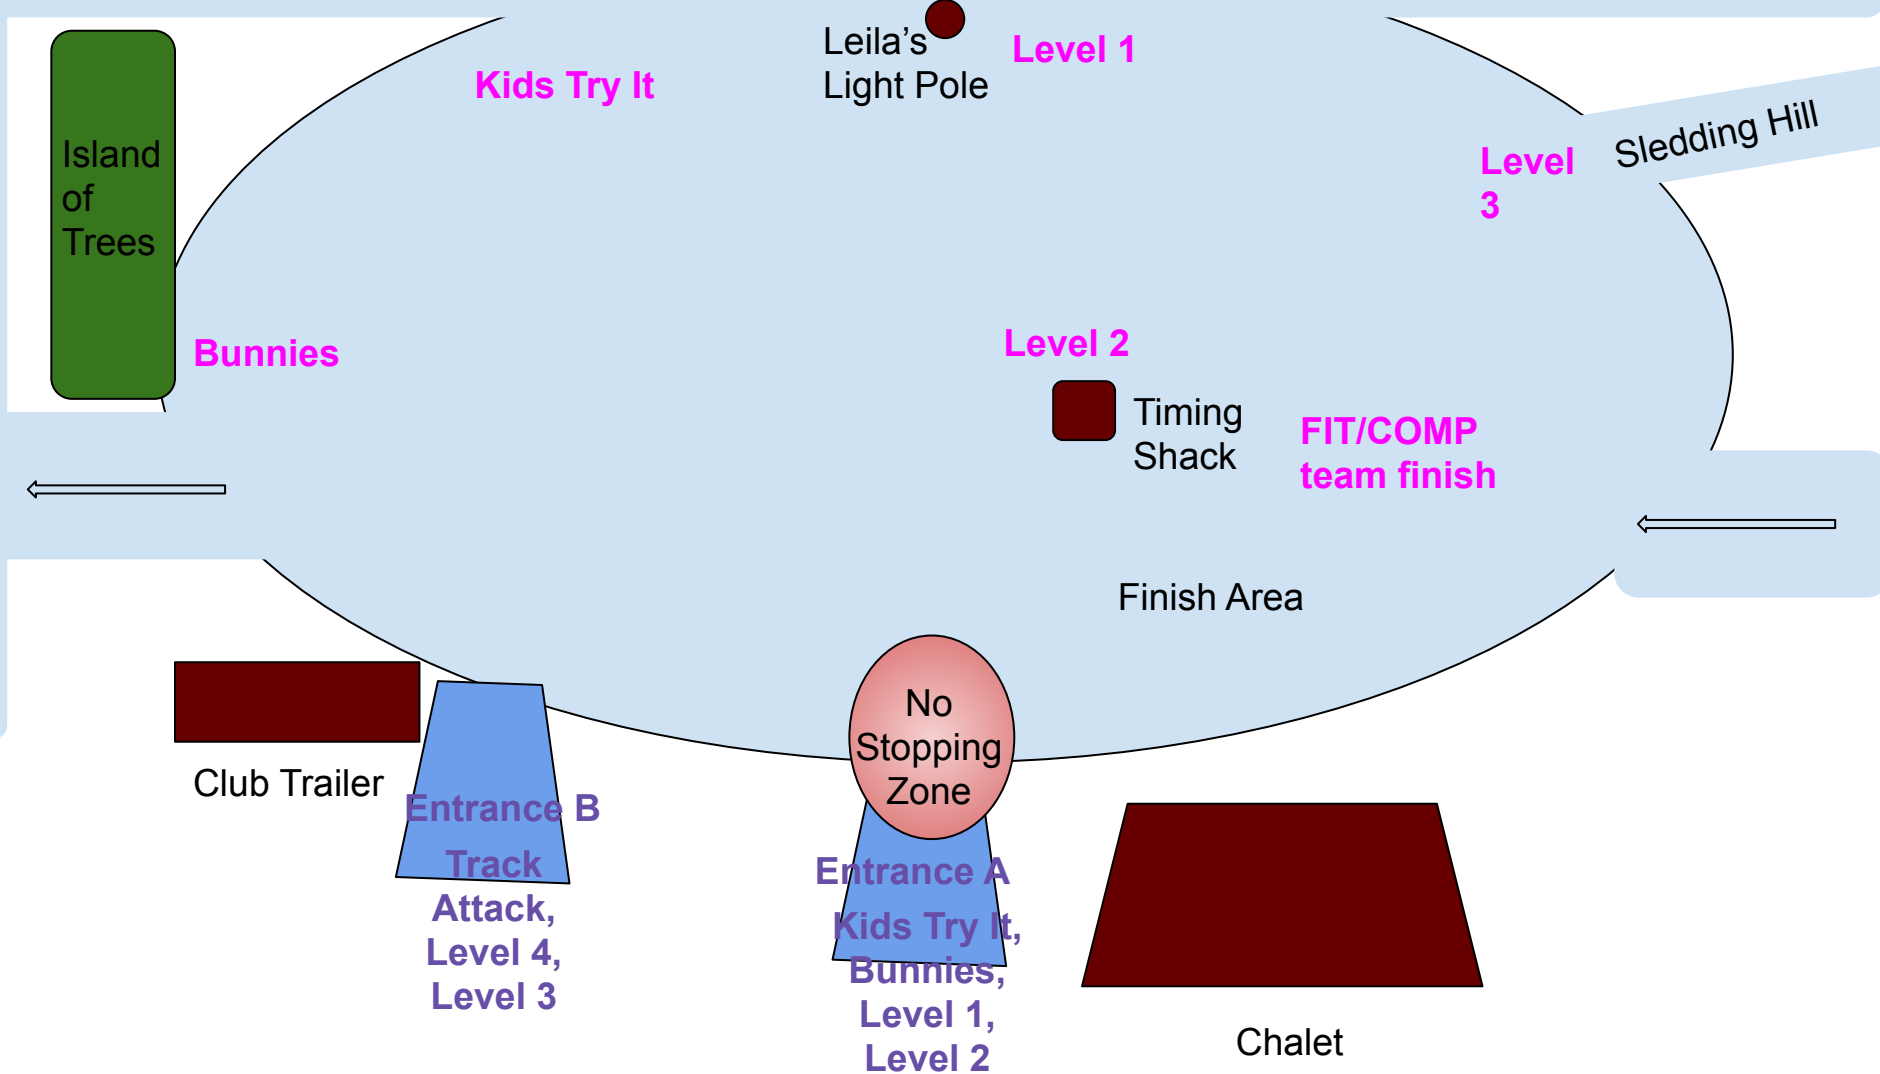

Level 4 -
entrance
to Tricky
Corner

Track Attack - entrance
to Maaritta's Loop

Lappe Stadium Use-Winter 2020/2021. Sat. 11:30 Programs
Meeting Location

11:30-12:15:
Bunnies,
Kids Try It,
Level 1 and
Level 2

12:15-1pm:
Level 3,
Level 4,
Track Attack

Island
of
Trees

Bunnies

Kids Try It

Leila's
Light Pole

Level 1

Level 2

Timing
Shack

FIT/COMP
team finish

Finish Area

Level
3

Sledding Hill

Club Trailer

Entrance B
Track
Attack,
Level 4,
Level 3

No
Stopping
Zone
Entrance A
Kids Try It,
Bunnies,
Level 1,
Level 2

Chalet